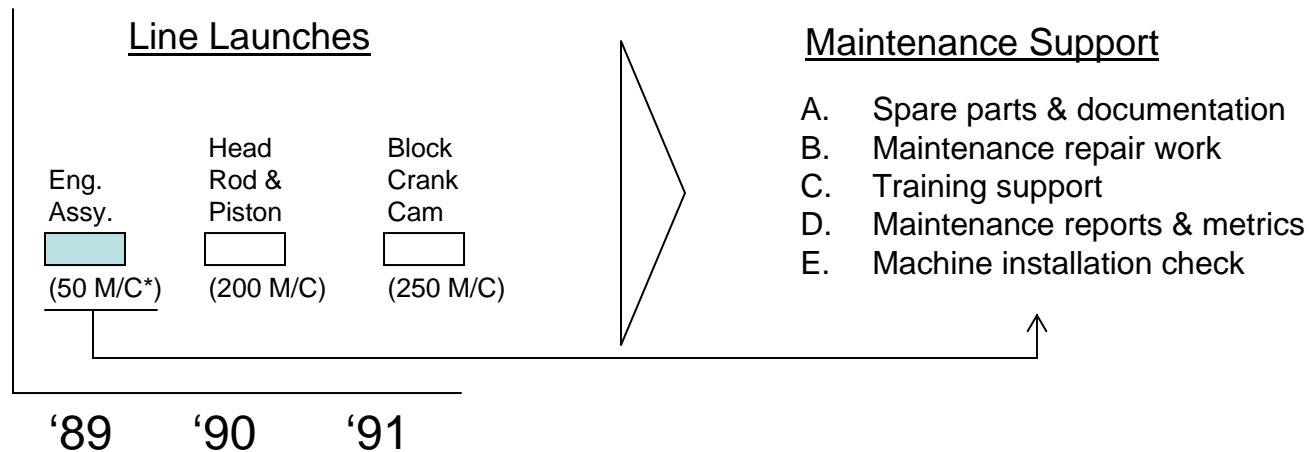

I. Background

June 1989

Bob Sanders

Business Trip to TMM: Engine Line Start Up Support - Maintenance

 Focus of this trip report

* 50 machines: Engine assembly line and test equipment